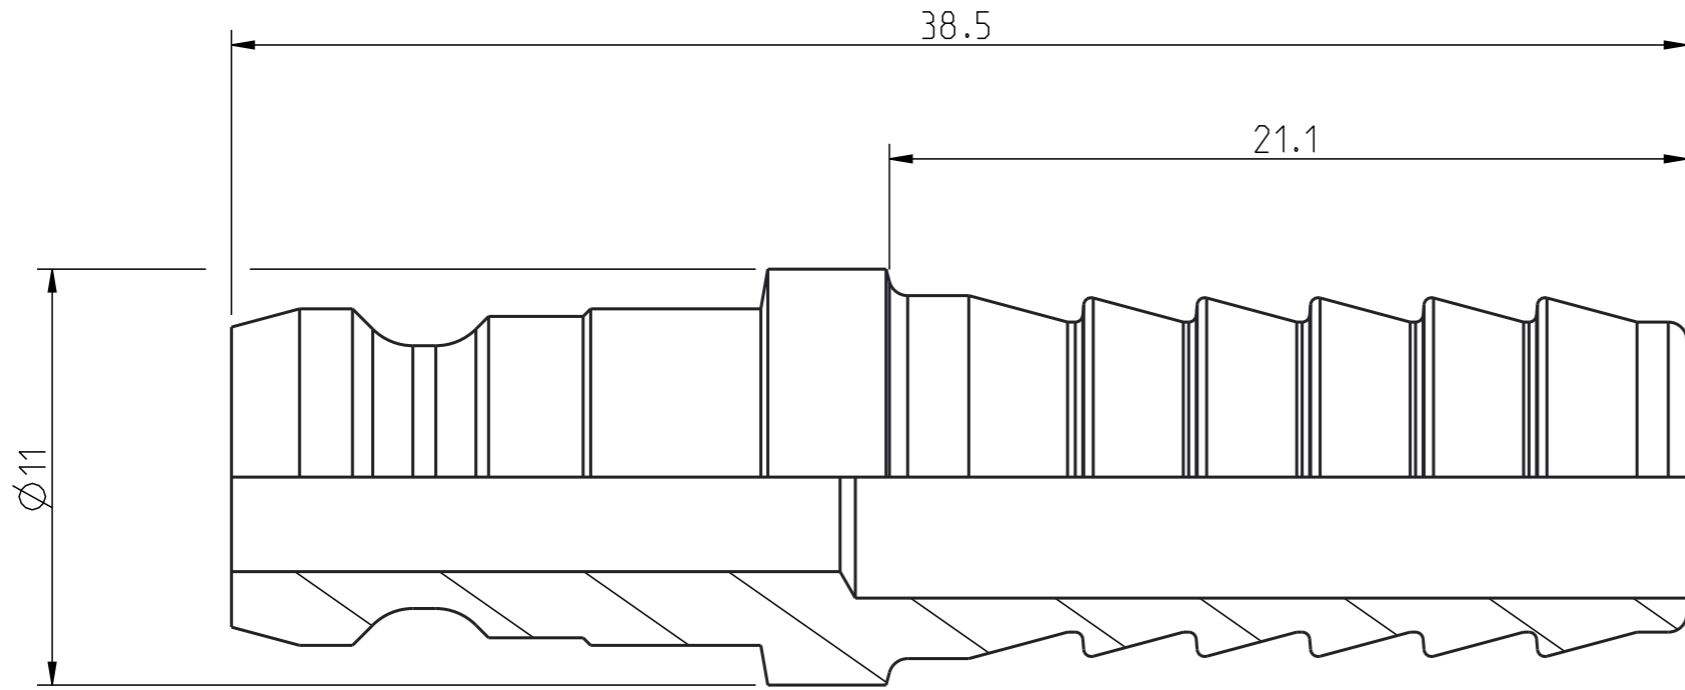

1:1

Product no: 10\_220\_5003

DN: 5 mm  
 Connection stroke: - mm  
 Max WP connected: 35 bar  
 Min BP connected: 64 bar  
 Temperature range: 100 °C - -30 °C  
 Connection: Hose 5/16" 8,0mm  
 Sealing material:

1	1	Nipple	Hard. steel, Zn 8 Silver							
Detalj Item	Antal Quant.	Benämning Description	Material Material							
Skala Scale	5:1	Ritad Drawn	CABLHE	Kontr. Checked	Godk. Appr.	OG	Äm nr. Alt. no.	-	Dat. Date	131010
Assembly drawing			Ritning nr./Drawing No.			50_220_5003		Utg./Issue		AA